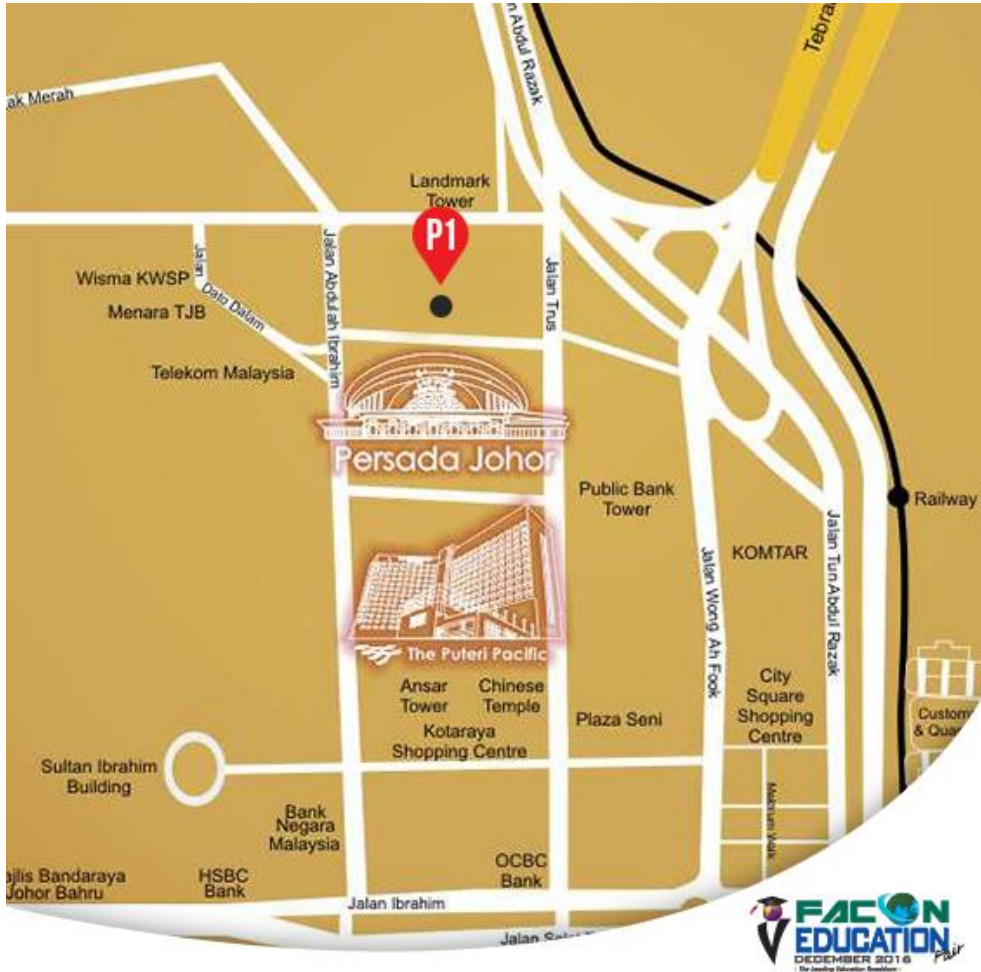

JOHOR BAHRU

Multi-level Parking Complex at Persada Johor International Convention Centre

**Flat rate RM5.00 per entry for Facon Education Fair December 2016 Visitors
(validation of ticket required – kindly enquire on-ground)*